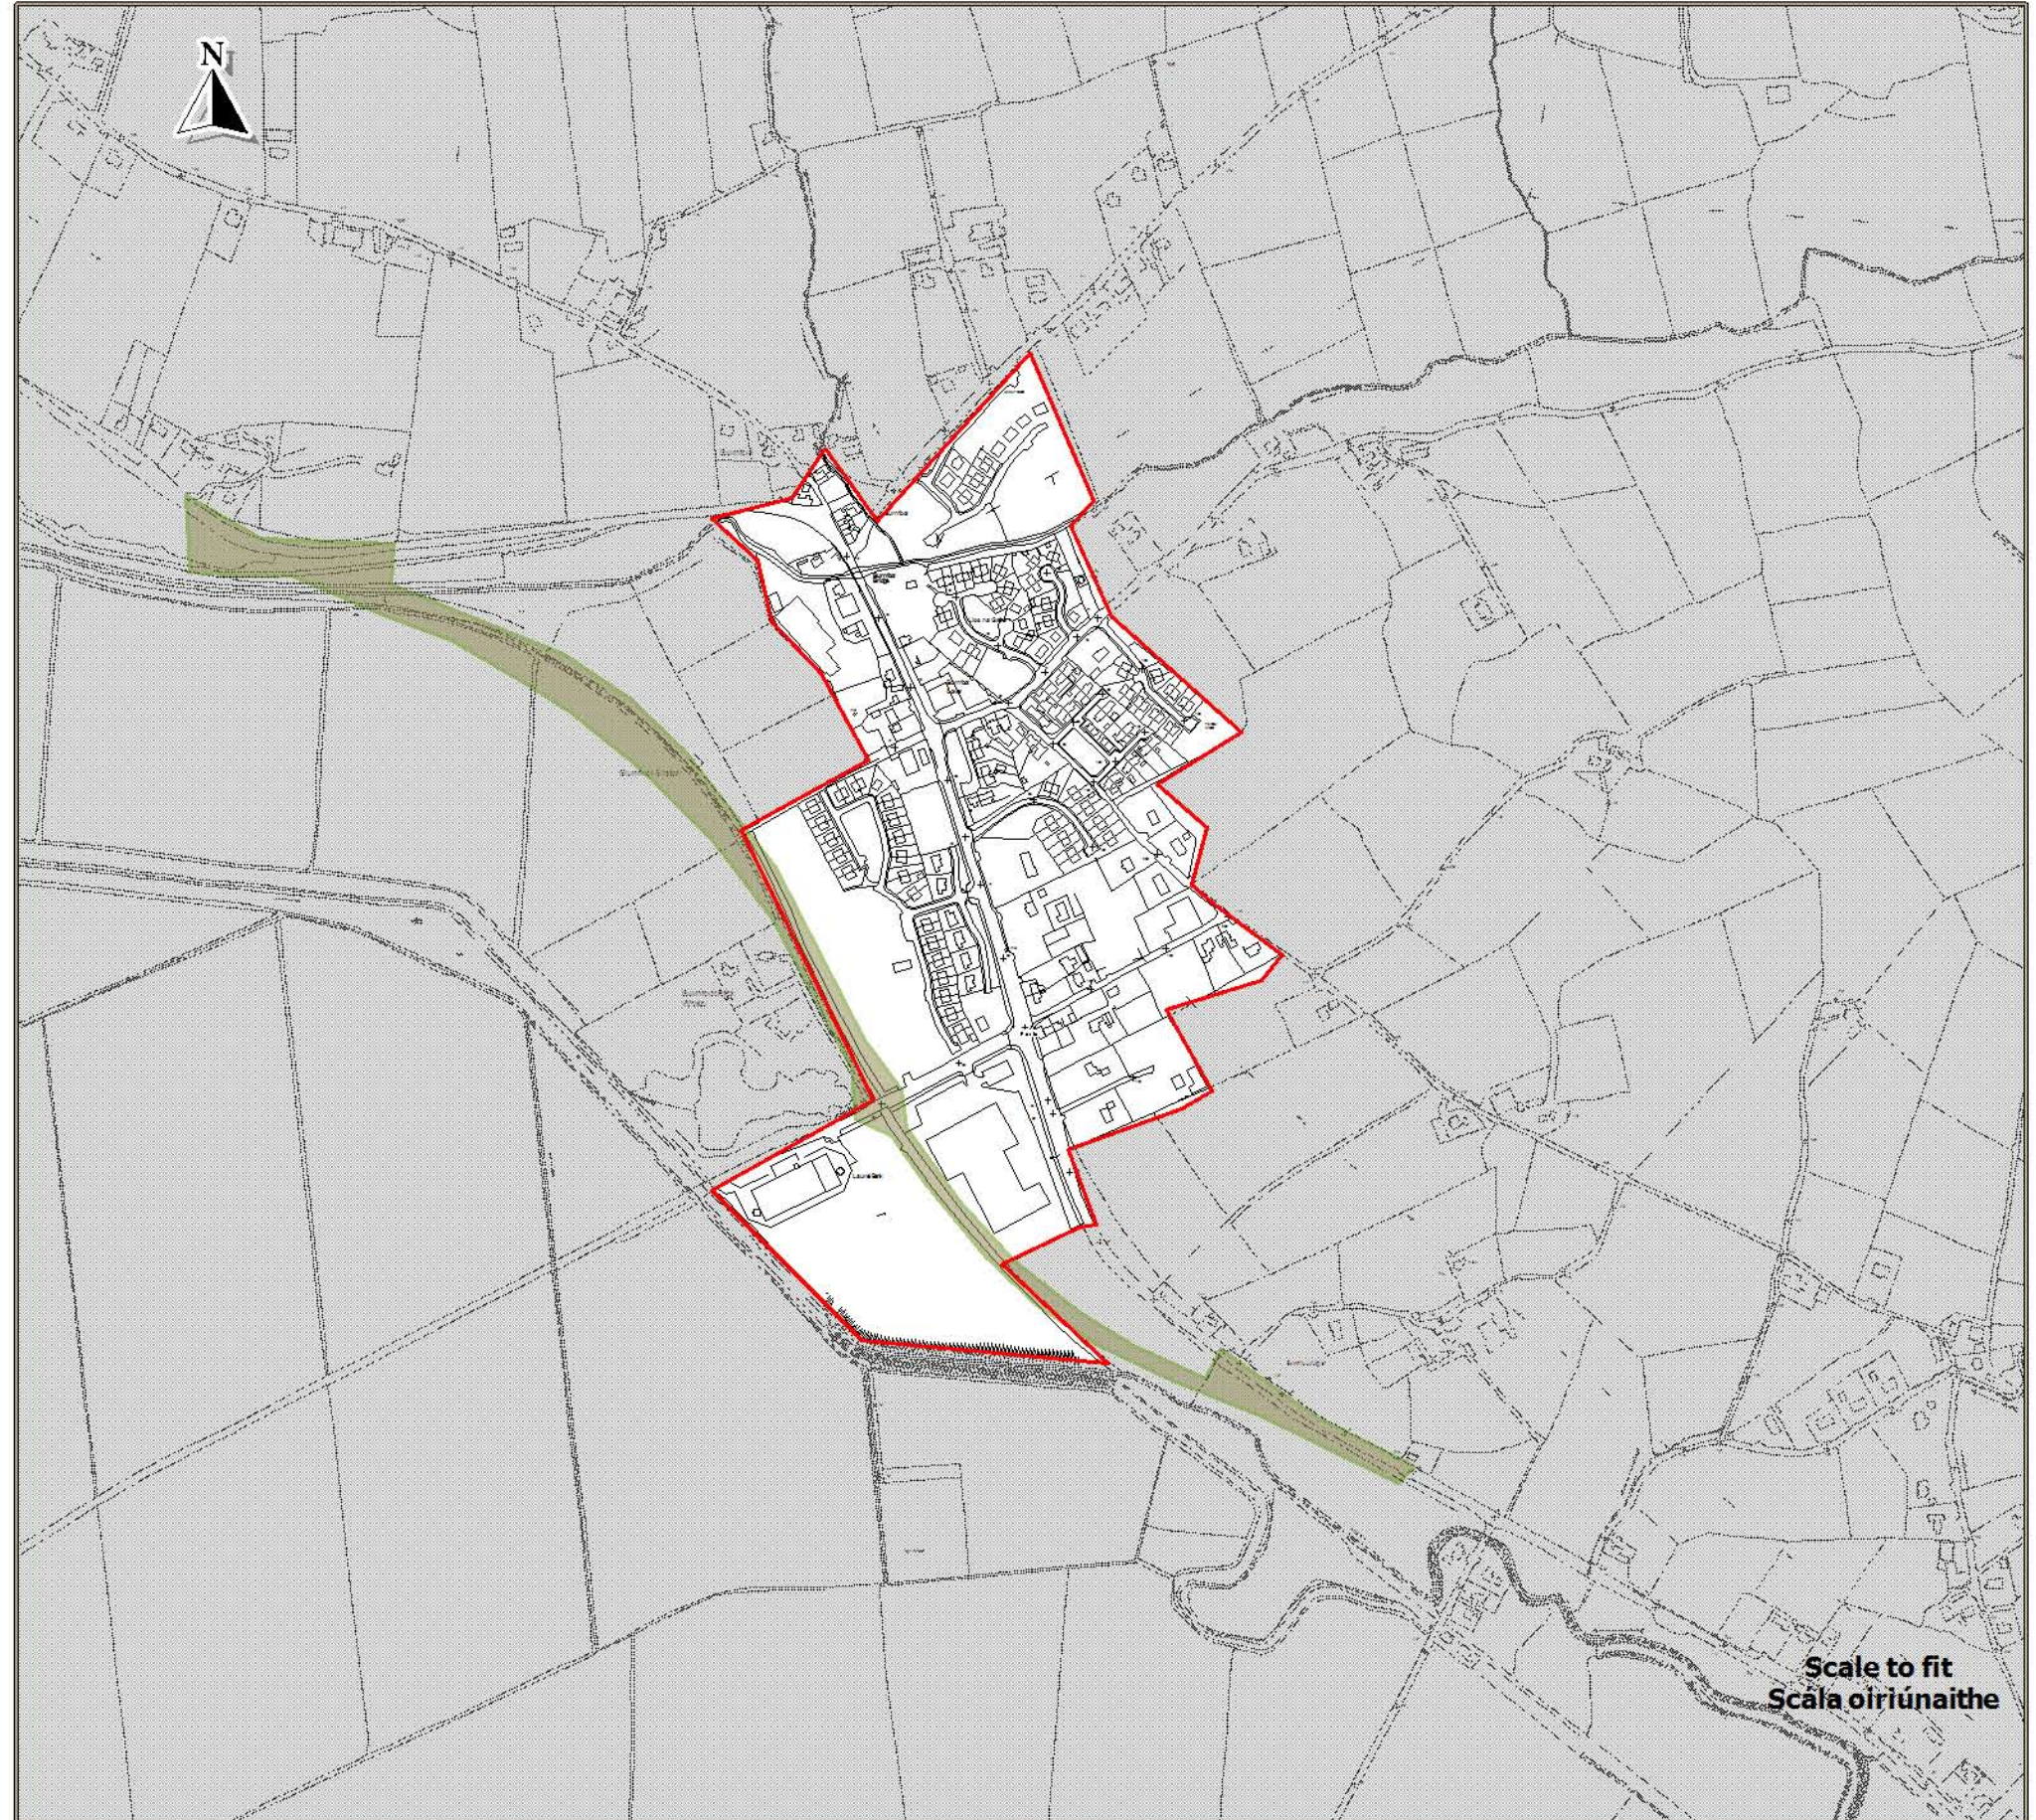

**Draft County Donegal
Development Plan
2018 - 2024**

**Dréacht Plean Forbartha
Contae Dhún na nGall
2018 - 2024**

Layer 3 - Map 15.25
Sraith 3 - Léarscáil 15.25

**Burnfoot
Bun na hAbhann**

Settlement Framework
Creatlach Lonnaíochta

- Settlement Boundary
  Teorainn Lonnaíochta
- Road Reservation
  Corridor
  Slí Forchoimeáda
  Bóthair

Source - Donegal County Council
Foinse - Comhairle Chontae Dhún na nGall

Ordnance Survey Ireland data reproduced under OSI Licence Number 2017/02/CCMA/Donnegal County Council. Unauthorised reproduction infringes Ordnance Survey Ireland and Government of Ireland copyright. Ordnance Survey Ireland, 2017. Donegal County Council, 2017.

Sonraí de chuid Shuirbhéireacht Ordnáis Éireann arna atáirgeadh faoi Uimhir Cheadúnais SOÉ 2017/02/CCMA Comhairle Contae Dhún na nGall. Má dhéantar é seo a atáirgeadh gan údarás, sáróidh sé cóipcheart Shuirbhéireacht Ordnáis Éireann agus Rialtas na hÉireann. Shuirbhéireacht Ordnáis Éireann, 2017. Comhairle Contae Dhún na nGall, 2017.